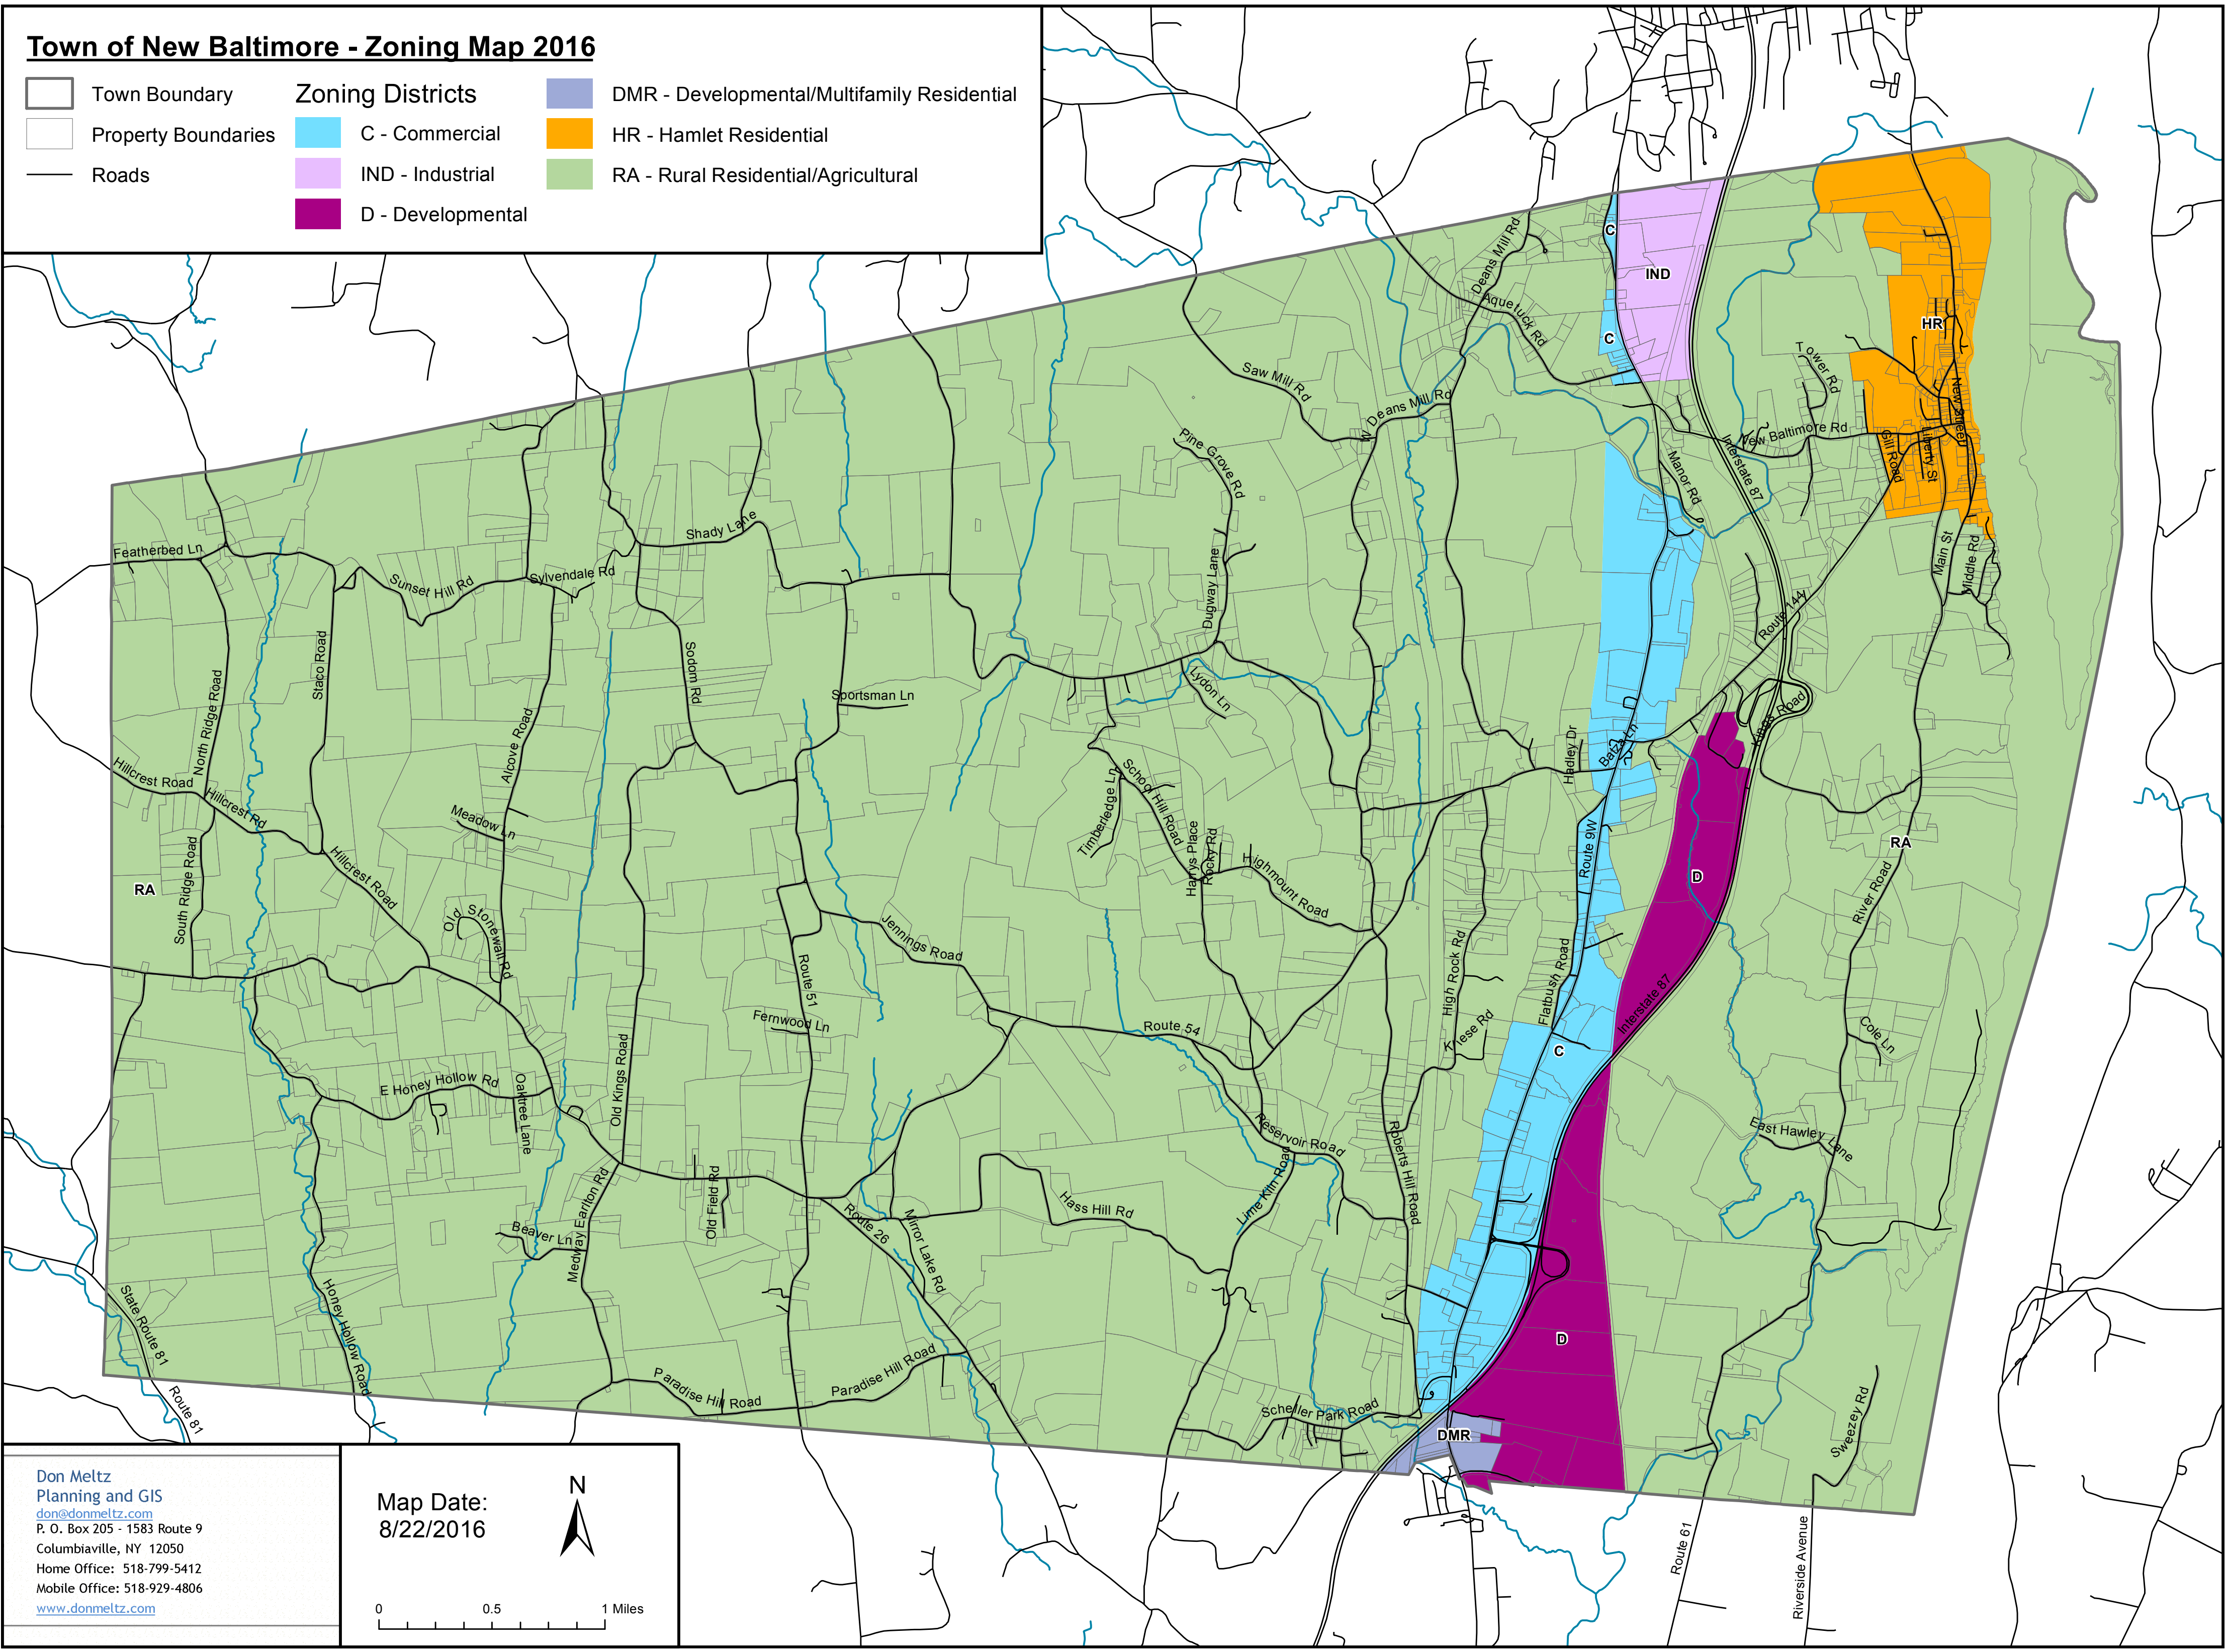

# Town of New Baltimore - Zoning Map 2016

- |  |   |   |
|--|---|---|
|  Town Boundary       | <b>Zoning Districts</b>   |  DMR - Developmental/Multifamily Residential |
|  Property Boundaries |  C - Commercial    |  HR - Hamlet Residential                     |
|  Roads               |  IND - Industrial  |  RA - Rural Residential/Agricultural         |
|  |  D - Developmental |   |

Map Date:  
 8/22/2016